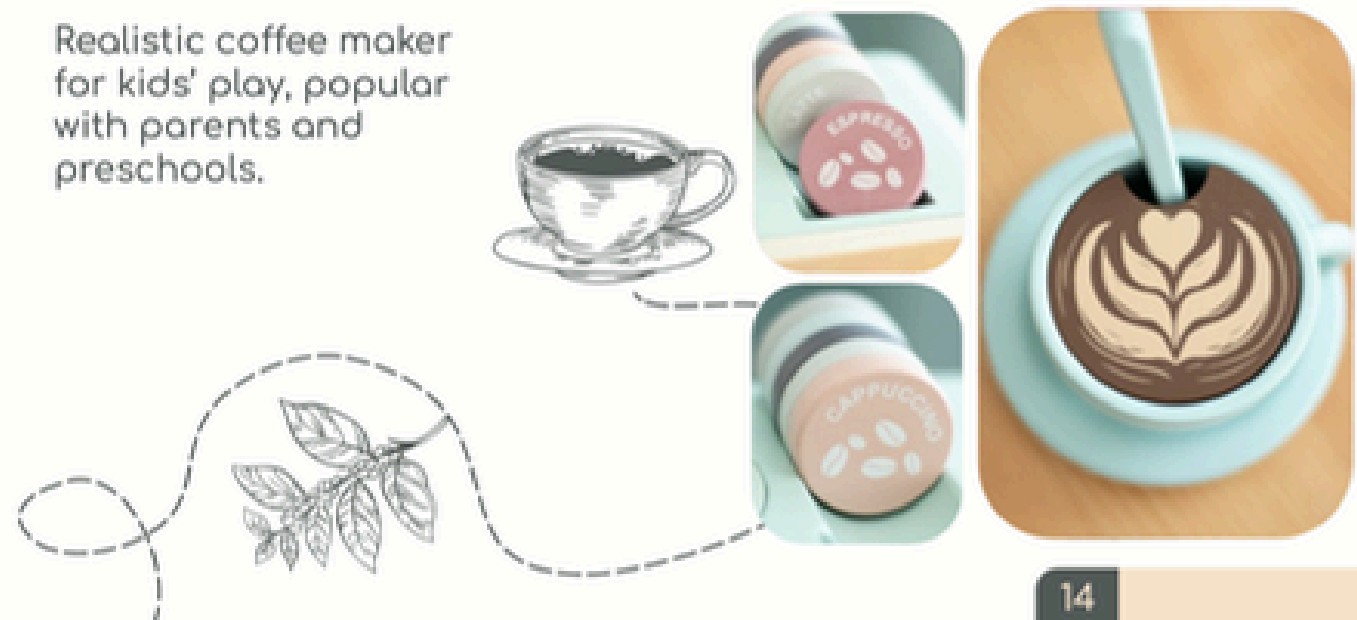

Realistic coffee maker for kids' play, popular with parents and preschools.