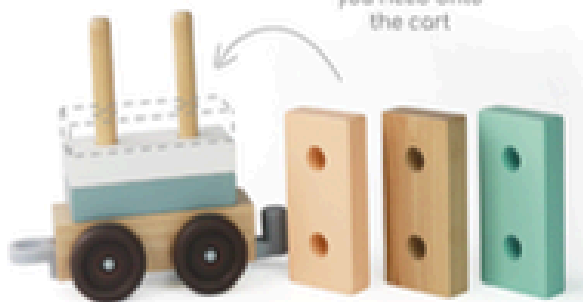

Compatible with Brio tracks, consistently selling product.

Train with blocks

1258

 42x14.7x7.5

3+

18
pcs

Load everything
you need onto
the cart

Popular combination
of train and blocks, a
consistent bestseller
in the assortment.