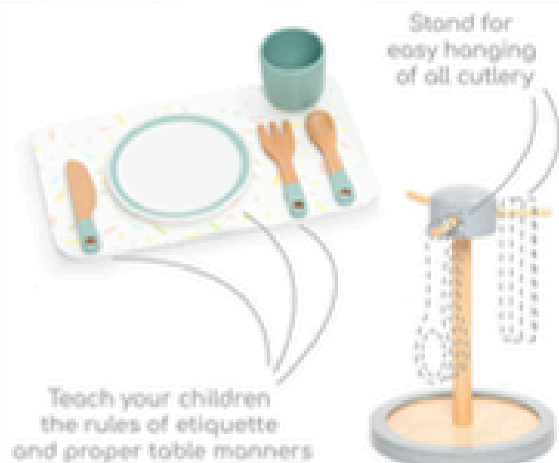

24x8x15

3+

17
pcs

Toaster with realistic details, attractive for parents and kids.

Wooden tableware set

1348

26x8x16

3+

33
pcs

Stand for
easy hanging
of all cutlery

Teach your children
the rules of etiquette
and proper table manners

Large set with
realistic tableware,
an attractive
choice for kids'
gifts.

Cutting fruit

1334