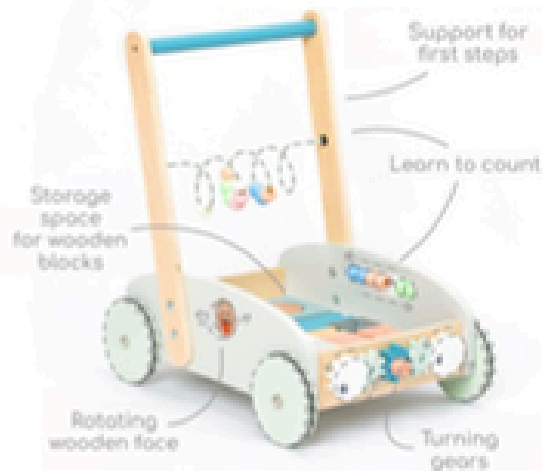

#1358

43x31x15.5

3+

5
pcs

Helper for
the first steps

Move the car by
turning the steering wheel

Learn to read
the time with
the rotating clock

Walker with multiple
functions in one,
popular in the toddler
category.

Baby walker

5in1 (GENTLE BLUE)

#1322

43x40x28

2+

25
pcs

Walker with multiple functions in one, suitable for preschools and home play.

Baby walker 5in1 (SOFT PINK)

1341

41.5x29x18

3+

25
pcs

Walker with multiple functions in one, suitable for preschools and home play.

Baby walker 5in1 (GENTLE GREEN)

1342

41.5x29x18