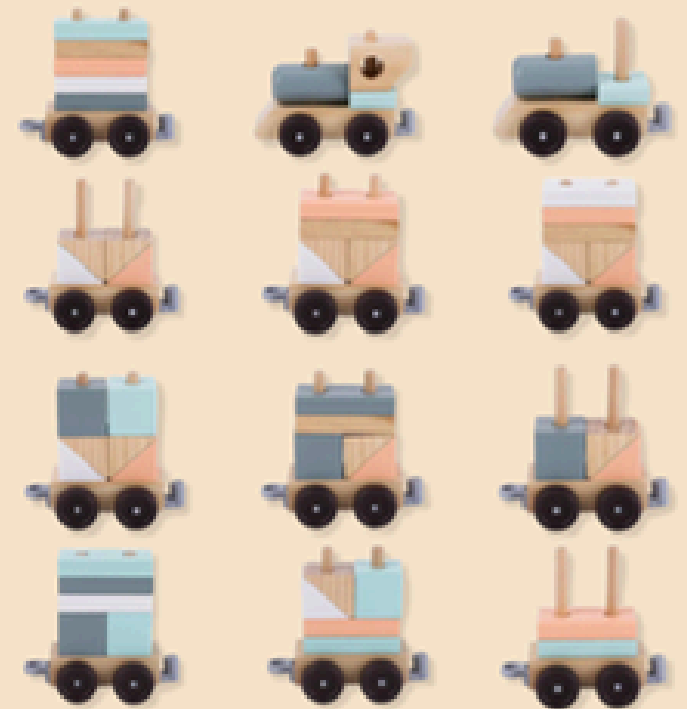

Compatible with Brio tracks, consistently selling product.

Train with blocks

1258

 42x14.7x7.5

3+

18
pcs

Load everything
you need onto
the cart

Popular combination
of train and blocks, a
consistent bestseller
in the assortment.