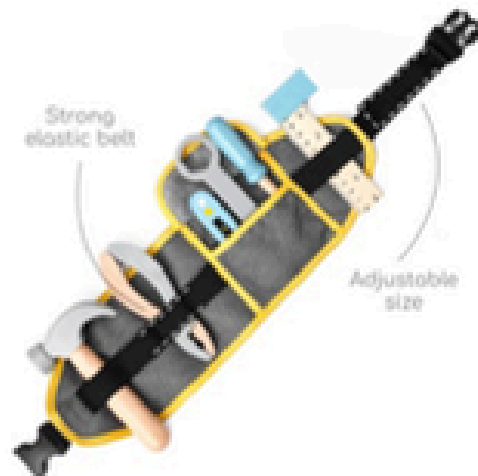

Popular sports toy for kids, an attractive choice for outdoor play.

Tool set

#1285

25x10x19

3+

16
pcs

Strong
elastic belt

Adjustable
size