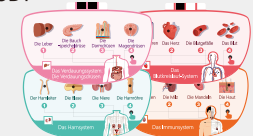

160022 | 6-12Y

- 3D model of the human body
- Getting to know organs, their names, and their location
- Explanations of the tasks and functions of organs in the body
- Integrated quiz with self-check function
- Voice output in English or German

WITH ENCYCLOPEDIA & QUIZ FUNCTION

40 INTERESTING FACTS ABOUT THE HUMAN BODY

360° ROTATABLE

REMOVABLE BODY PARTS & ORGANS

OUR SOLAR SYSTEM

The universe at your fingertips

- 3D model of our solar system
- Voice output in English & Spanish or English & German
- With stickers to stick on the planets on the base
- Discover the solar system through play