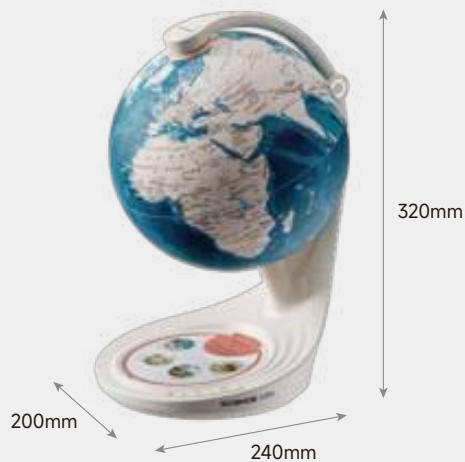

THE EARTH

A knowledge journey into and around our earth

160232 | 6-12Y

- Knowledge cards on the topics Around the World, Cave Science, Earth Layers, Ages of the Earth, Natural Wonders of the World
- Globe opens to reveal earth's layers and core
- Integrated quiz with self-check function
- Voice output in English & French or English & German

18 KNOWLEDGE CARDS WITH 66 INTERESTING FACTS & 48 FASCINATING QUESTIONS

DYNAMIC LIGHT IN THE EARTH'S CORE

REMOVABLE PART OF THE EARTH LAYERS INSIDE

EXPLANATION & QUIZ FUNCTION

THE HUMAN BODY

A knowledge journey to discover, experience, and learn