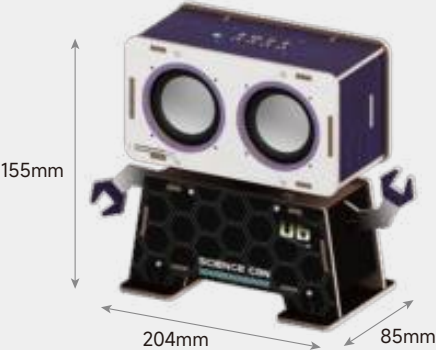

SOUNDBOX MAKER KIT

Build, explore, and listen -your wireless
DIY speaker

- Robot design with moving elements
- The soundbox moves to the music
- Connect to your smartphone and play music

160305 | 8-14Y

WOODEN CONSTRUCTION SET WITH ELECTRONIC PARTS AND SCREWS INCLUDED FOR ASSEMBLY	WIRELESS CONNECTION WITH THE SMARTPHONE
HEAD ROTATES BY 30 DEGREES	PLAYFUL UNDERSTANDING OF TECHNOLOGY