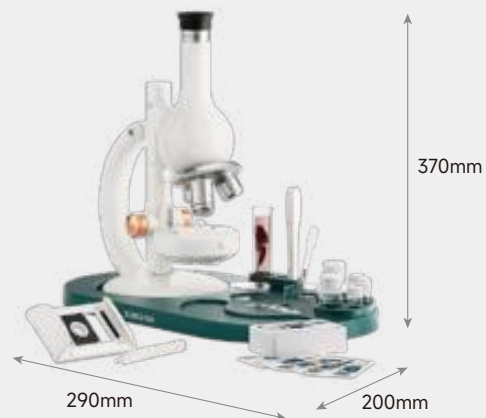

UP TO 1600X
MAGNIFICATION

INCL.
SMARTPHONE
HOLDER

ERGONOMIC
DESIGN

INCL. COLOR FILTER FOR
EVEN MORE VISIBLE
DETAILS