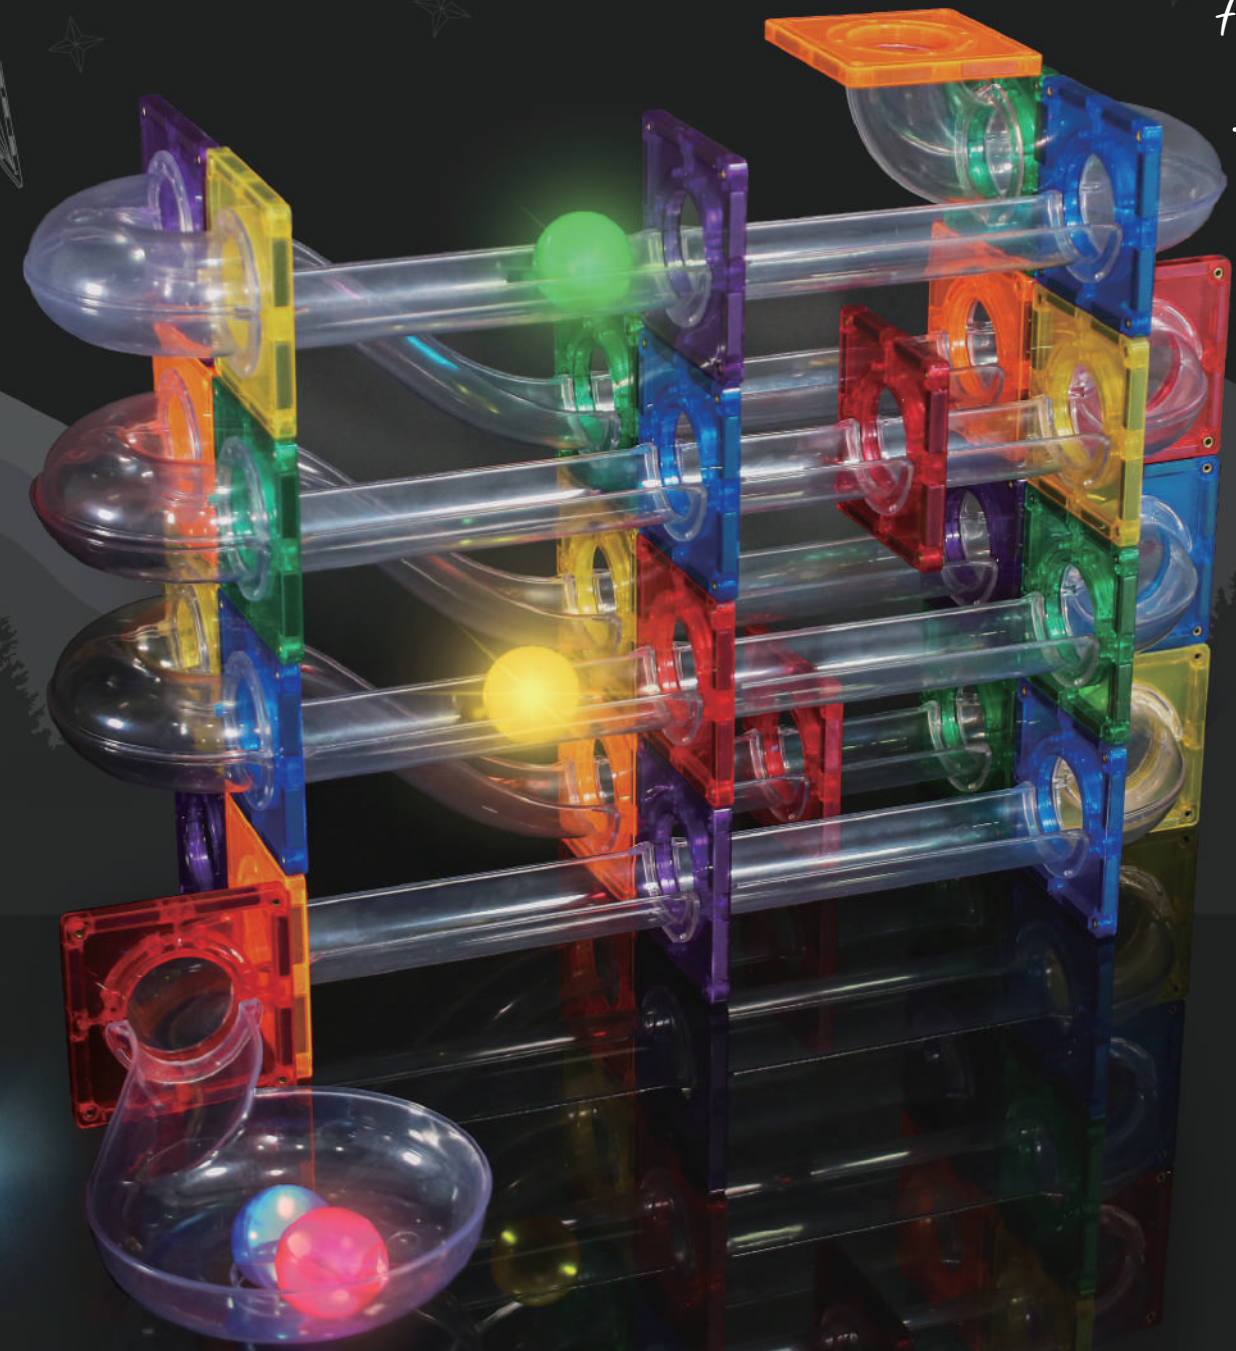

Magnetic tiles are the perfect STEAM concept for kids. STEAM is the integration of five key subjects - **science, technology, engineering, art and mathematics**. Its main idea is to encourage children to be curious, ask questions, think creatively, collaborate and solve problems.

Community Care

■ DAZZLING LIGHTS ■

Ready to race
in the **dark**?

Ball Run Dazzling Lights Pack Intense
100 pieces

Great **addition**
to all ball runs!

Dazzling Lights
4 pieces

For night owls only!

■ RACE TRACK ■

Add-On Curves Intense
15 pieces

Race Track Intense
65 pieces

Large Race Track Pastel
80 pieces

1 self-driving car with
lights included in the
Race Track Intense set

■ MEGA ICE CRYSTAL ■

Mega Ice Crystal Pack
180 pieces

Large Creative Pack Pastel
125 pieces

Original Intense Pack
60 pieces

Geo Pack Pastel
45 pieces

Wheels Pack Pastel
25 pieces

Petite Pastel Pack
110 pieces

Magnetic tiles can easily be combined with other toys for fun and creative **open ended play**