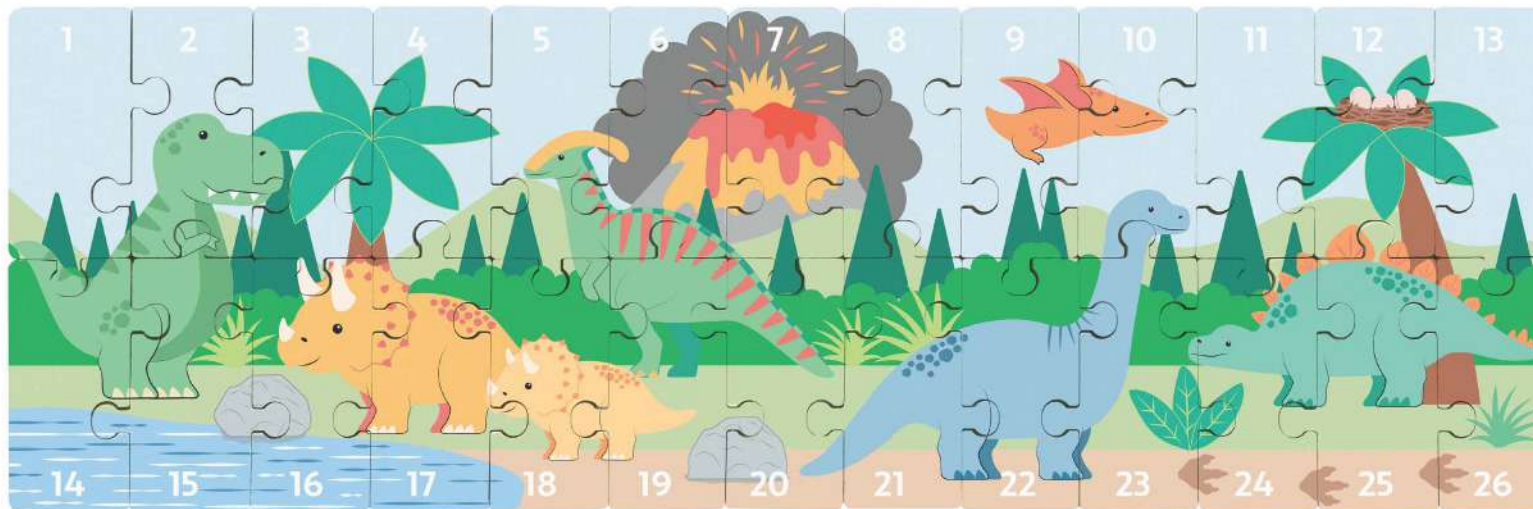

dinosaurs

new