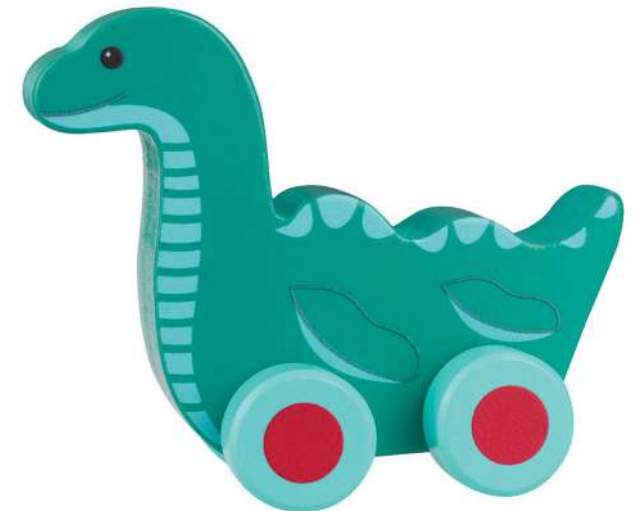

london bus pencil (FSC®)
product code: OTT17661
pack size: 12 age: 3 years +

last chance

london taxi pencil (FSC®)
product code: OTT17678
pack size: 12 age: 3 years +

last chance

london taxi wooden puzzle (FSC®)
product code: OTT06623 pack size: 6 age: 1-3 years

scotland

new

NEW highland cow 3d model (FSC®)
product code: OTT27645 pack size: 12 age: 3 yrs +

new

NEW nessie 3d model (FSC®)
product code: OTT27652 pack size: 12 age: 3 yrs +

highland cow first push toy (FSC®)
product code: OTT07347 pack size: 6 age: 18 months +

scottie dog first push toy (FSC®)
product code: OTT07361 pack size: 6 age: 18 months +

nessie first push toy (FSC®)
product code: OTT07354 pack size: 6 age: 18 months +

highland cow puzzle (FSC®)
product code: OTT06224 pack size: 6 age: 18 months +