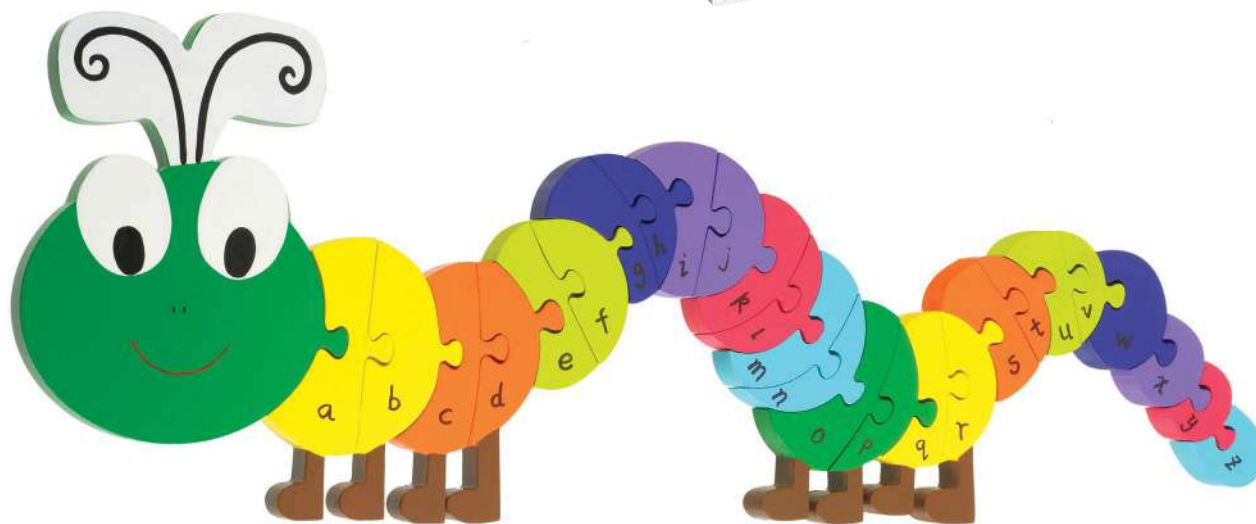

pink mouse puzzle (FSC®)

product code: OTT06102 pack size: 6 age: 18 months +

animal puzzle train (FSC®)
product code: OTT08389 pack size: 2 age: 18 months +

animal skittles (FSC®)
product code: OTT03655 pack size: 4 age: 3 years +

lion number puzzle (FSC®)
product code: OTT05599 pack size: 4 age: 18 months +

crocodile number puzzle (FSC®)

product code: OTT05284 pack size: 4 age: 18 months +

crocodile alphabet puzzle (FSC®)

product code: OTT04628 pack size: 4 age: 18 months +

caterpillar alphabet puzzle (FSC®)

product code: OTT04045 pack size: 4 age: 18 months +

lion push along (FSC®)

product code: OTT02132 pack size: 6 age: 18 months +
boxed: product code: OTT02667 pack size: 4

pink mouse push along (FSC®)

product code: OTT02118 pack size: 6 age: 18 months +
boxed: product code: OTT02333 pack size: 4

crocodile pull along (FSC®)
 product code: OTT09352 pack size: 6 age: 18 months +