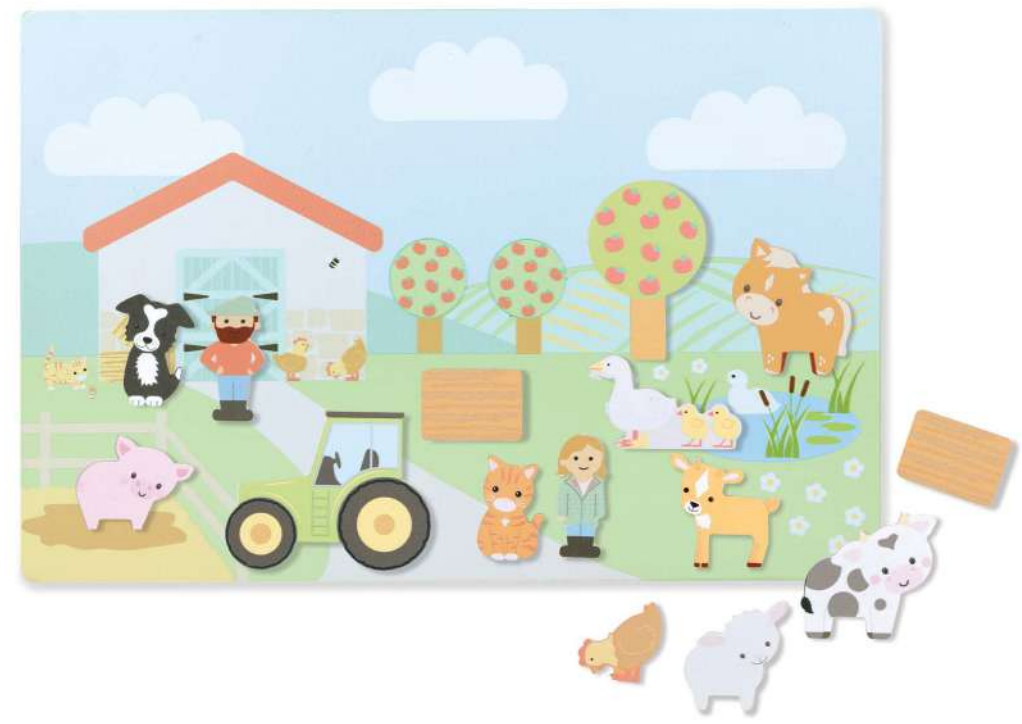

product code: OTT17955
pack size: 6 age: 3 years +

tiger first push toy (FSC®)

product code: OTT07948 pack size: 6 age: 18 months +

elephant first push toy (FSC®)

product code: OTT07931 pack size: 6 age: 18 months +

zebra first push toy (FSC®)

product code: OTT07924 pack size: 6 age: 18 months +

farmyard

farmyard play set (FSC®)

product code: OTT11559 pack size: 2 age: 3 years +

sheepdog sketch board (FSC®)
 product code: OTT28201 pack size: 4 age: 3 years +

farmyard magnetic picture board (FSC®)
 product code: OTT20195 pack size: 4 age: 3 years +

farmyard barn puzzle (FSC®)
 product code: OTT06719 pack size: 4 age: 18 months +

farmyard animal counting game (FSC®)
 product code: OTT12665 pack size: 2 age: 18 months +