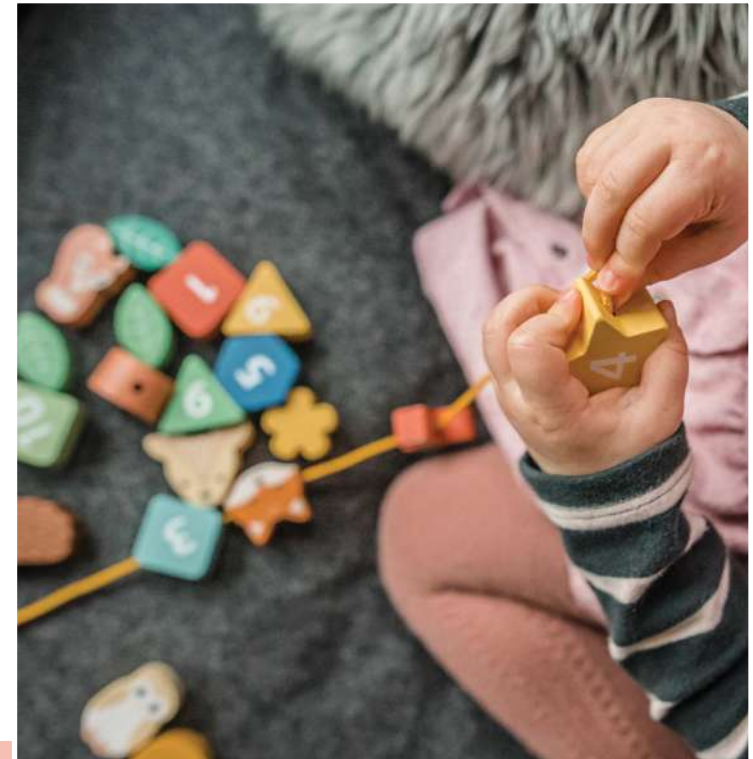

woodland animal stitching kit (pack of 4) (FSC®)
product code: OTT27952 pack size: 6 age: 3 years +