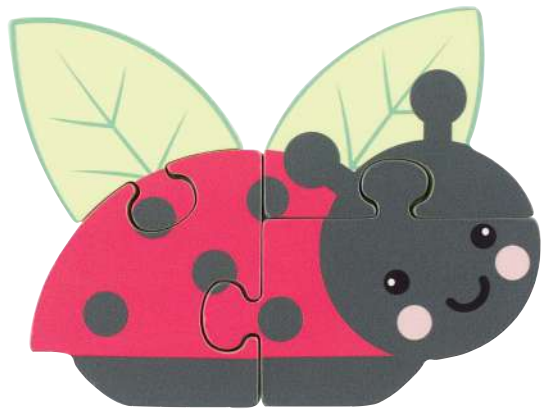

lake dipping game (FSC®)
 product code: OTT26709 pack size: 4 age: 3 years +

ladybird puzzle (FSC®)
 product code: OTT06296 pack size: 6 age: 18 months +

butterfly puzzle (FSC®)
 product code: OTT06326 pack size: 6 age: 18 months +