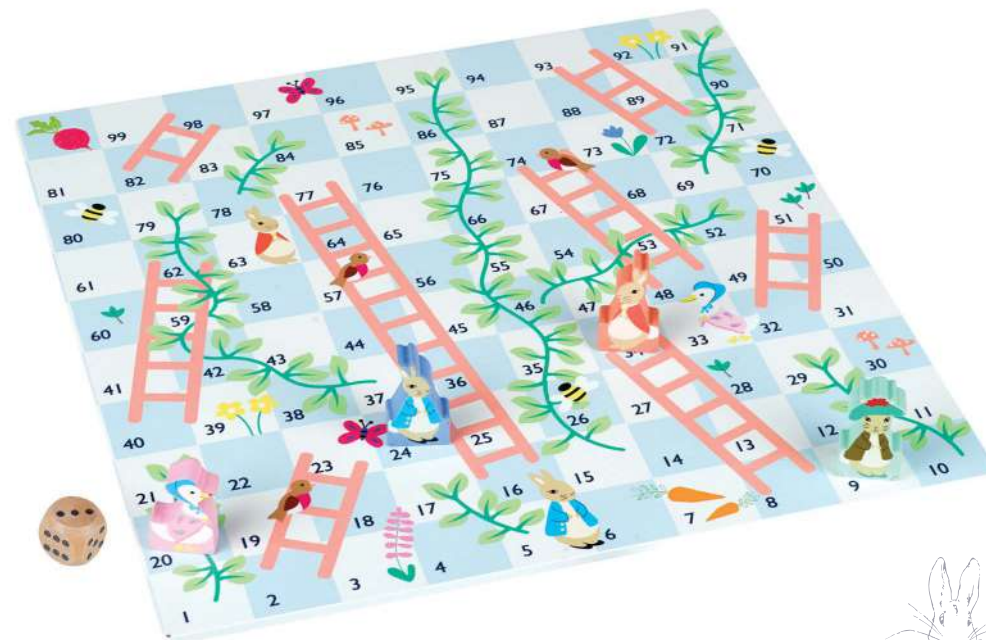

Flopsy™ music box
product code: OTT15273 pack size: 4

Peter Rabbit™ stitching kit (FSC®)
product code: OTT13249 pack size: 12 age: 3 years +

Peter Rabbit™ stitching kit (pack of 4) (FSC®)
product code: OTT13263 pack size: 6 age: 3 years +

Flopsy™ stitching kit (FSC®)
product code: OTT13256 pack size: 12 age: 3 years +

 THE WORLD OF
PETER RABBIT™
 Beatrix Potter™

Peter Rabbit™ 4-in-a-row (FSC®)
 product code: OTT26225 pack size: 4 age: 3 years +

Peter Rabbit™ memory game
 product code: OTT25266 pack size: 6 age: 3 years +

Peter Rabbit™ vines & ladders
 product code: OTT13259 pack size: 4 age: 3 years +

last
chance

Peter Rabbit™ spinning top (FSC®)

product code: OTT18433 pack size: 12 age: 3 years +

last
chance

Peter Rabbit™ yoyo (FSC®)

product code: OTT18426 pack size: 12 age: 3 years +

Peter Rabbit™

Peter Rabbit™ maraca set (FSC®)

product code: OTT14889 pack size: 6 age: 18 months +