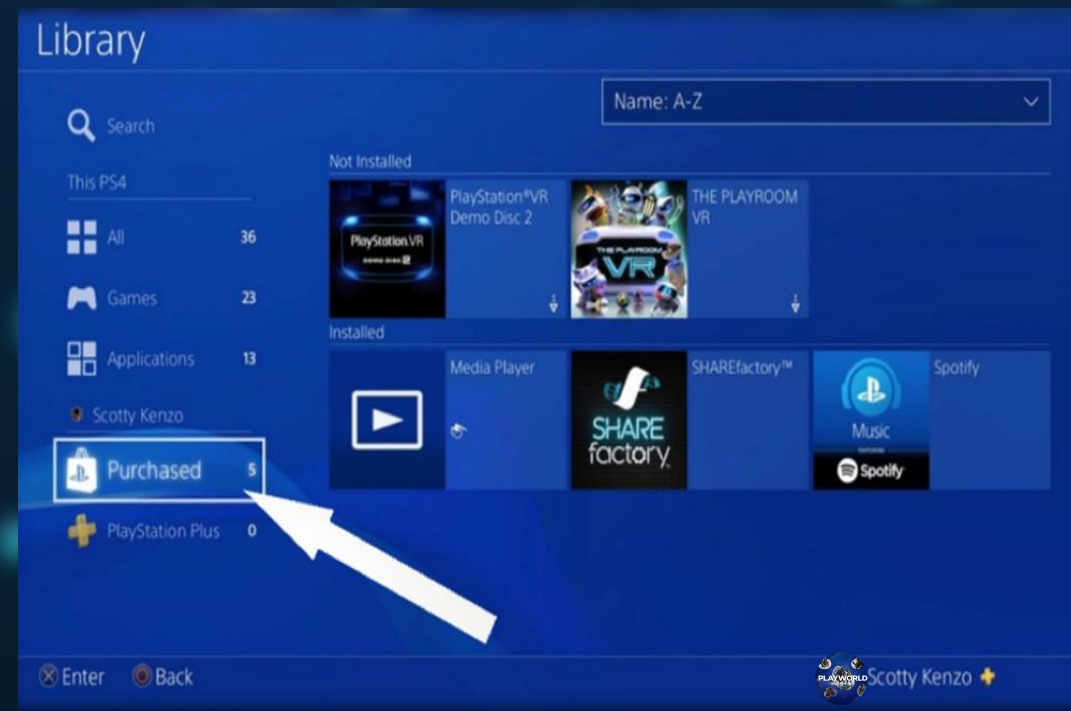

Ukoliko ste kupili igru, a ne pretplatu: