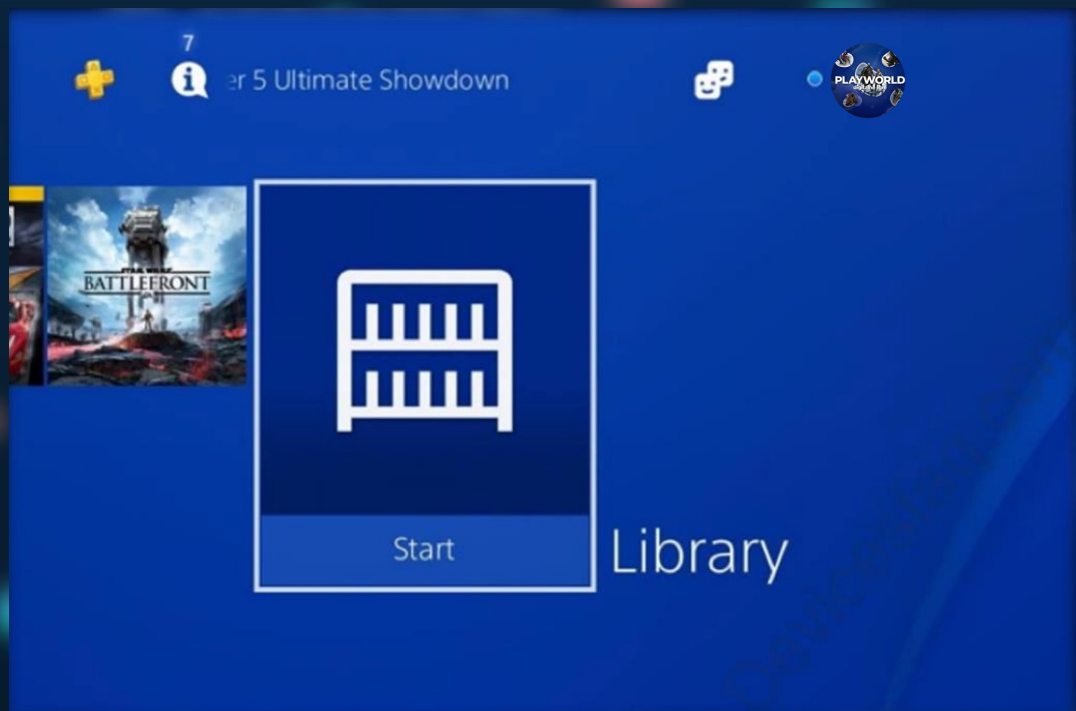

Ukoliko ste kupili igru, a ne pretplatu: